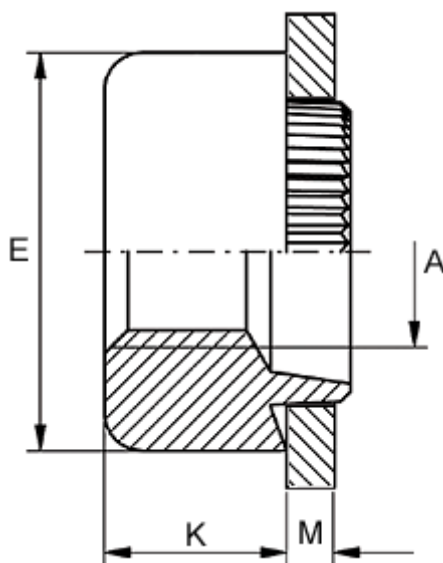

Article number: 12721000035110

Description: KLEE-coil 721 000 035.110
M3,5 Steel, zinc-pl. & chr. blue

Measures

| | |
|---------------------------------|--------------|
| Female thread A | = M3,5 |
| Height K | = 3.0 |
| Outer diameter E | = 7.0 |
| Plate thickness | = 0.5 to 0.6 |
| Recommended bore diameter +0.05 | = 6.0 |